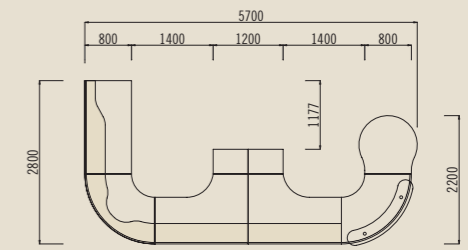

Square Reception Table incorporating Tapered Legs

Triangular Reception Table incorporating Curtain Base

Triangular Reception Table incorporating Tapered Legs

Circular Reception Table incorporating Curtain Base

Circular Reception Table incorporating Tapered Legs

receptiv

spaceplanning

These floor plans relate to the specific images shown in this brochure and provide you with overall dimensions to assist you in your space planning. However please be aware that there are endless other options available and therefore we offer an efficient CAD service to achieve the best results for you.

segflow - pg.3

traditional - pg.4-5

multiflow - pg.6-7

freeflow - pg.8-9

uniflow - pg.10-11

compact - pg.12

contemporary - pg.13