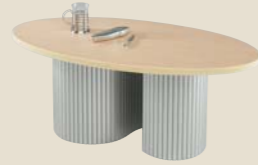

receptiv

coffeetables

A range of reception tables to complement the Receptiv range is available in two styles - either tapered legs or a unique curtain base, both with standard imperial board finishes.

Elliptical Reception Table incorporating Curtain Base