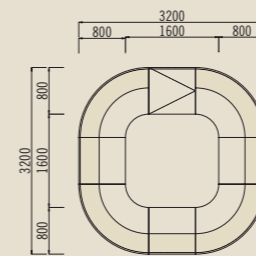

Circular Reception Table incorporating Tapered Legs

receptiv

spaceplanning

These floor plans relate to the specific images shown in this brochure and provide you with overall dimensions to assist you in your space planning. However please be aware that there are endless other options available and therefore we offer an efficient CAD service to achieve the best results for you.

segflow - pg.3

traditional - pg.4-5

multiflow - pg.6-7

freeflow - pg.8-9

uniflow - pg.10-11

compact - pg.12

contemporary - pg.13