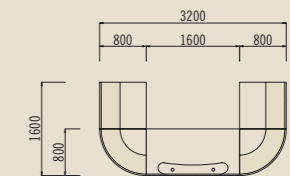

Circular Reception Table incorporating Tapered Legs

receptiv

spaceplanning

These floor plans relate to the specific images shown in this brochure and provide you with overall dimensions to assist you in your space planning. However please be aware that there are endless other options available and therefore we offer an efficient CAD service to achieve the best results for you.

segflow - pg.3

traditional - pg.4-5

multiflow - pg.6-7

freeflow - pg.8-9

uniflow - pg.10-11

compact - pg.12

contemporary - pg.13