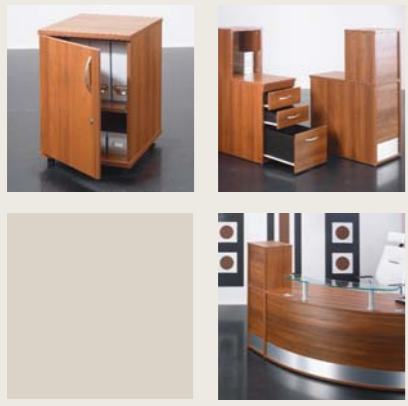

traditional

The main image: Traditional in style with the walnut finish and silver kick plate, displaying a classical luxurious glass shelf, as well as a radius base unit that allows wheel chair access. A mobile storage unit is neatly tucked under the base unit. Waved top units enhance the overall aesthetics. The inset shot shows a simple segment base unit with the new desk height pedestals and top units making it a unique compact reception alternative.