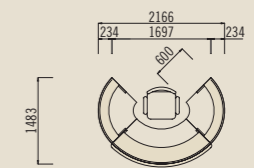

Circular Reception Table incorporating Tapered Legs

receptiv

spaceplanning

These floor plans relate to the specific images shown in this brochure and provide you with overall dimensions to assist you in your space planning. However please be aware that there are endless other options available and therefore we offer an efficient CAD service to achieve the best results for you.

segflow - pg.3

traditional - pg.4-5

multiflow - pg.6-7

freeflow - pg.8-9

uniflow - pg.10-11

compact - pg.12

contemporary - pg.13