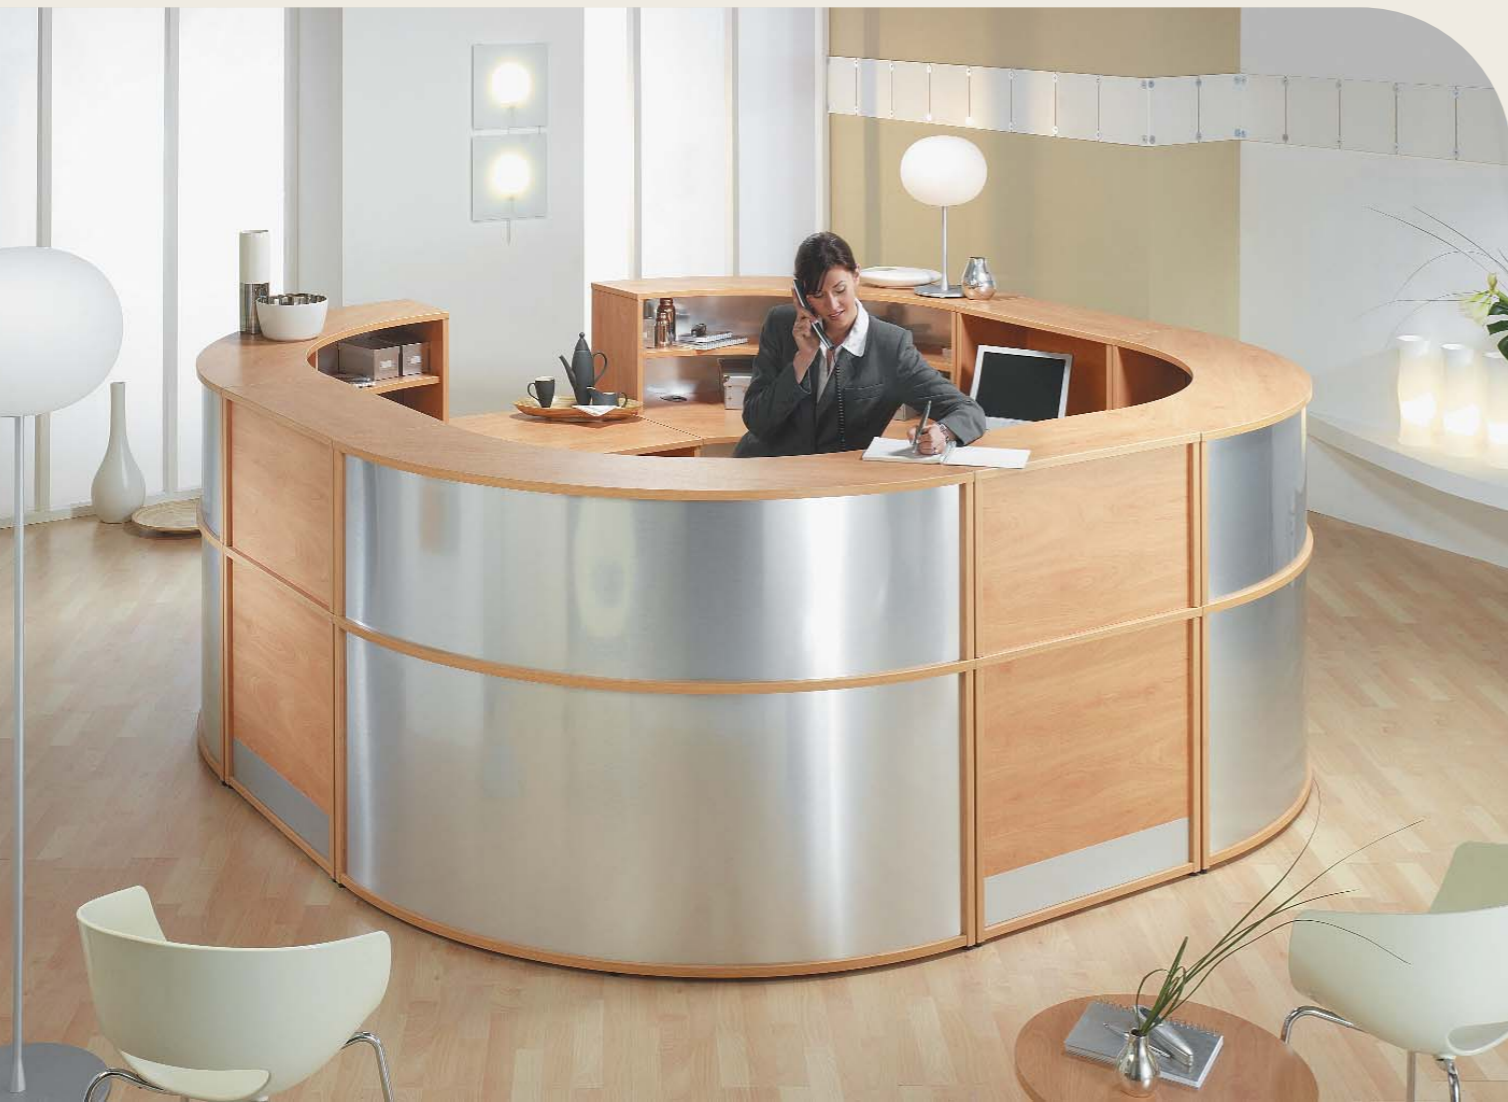

compact

This unique layout is designed as a freestanding unit, suitable for office reception or information centre use. The hatch and door allow ease of access in or out of the reception and kick plates are used to prevent damage as well as enhancing the overall appearance.