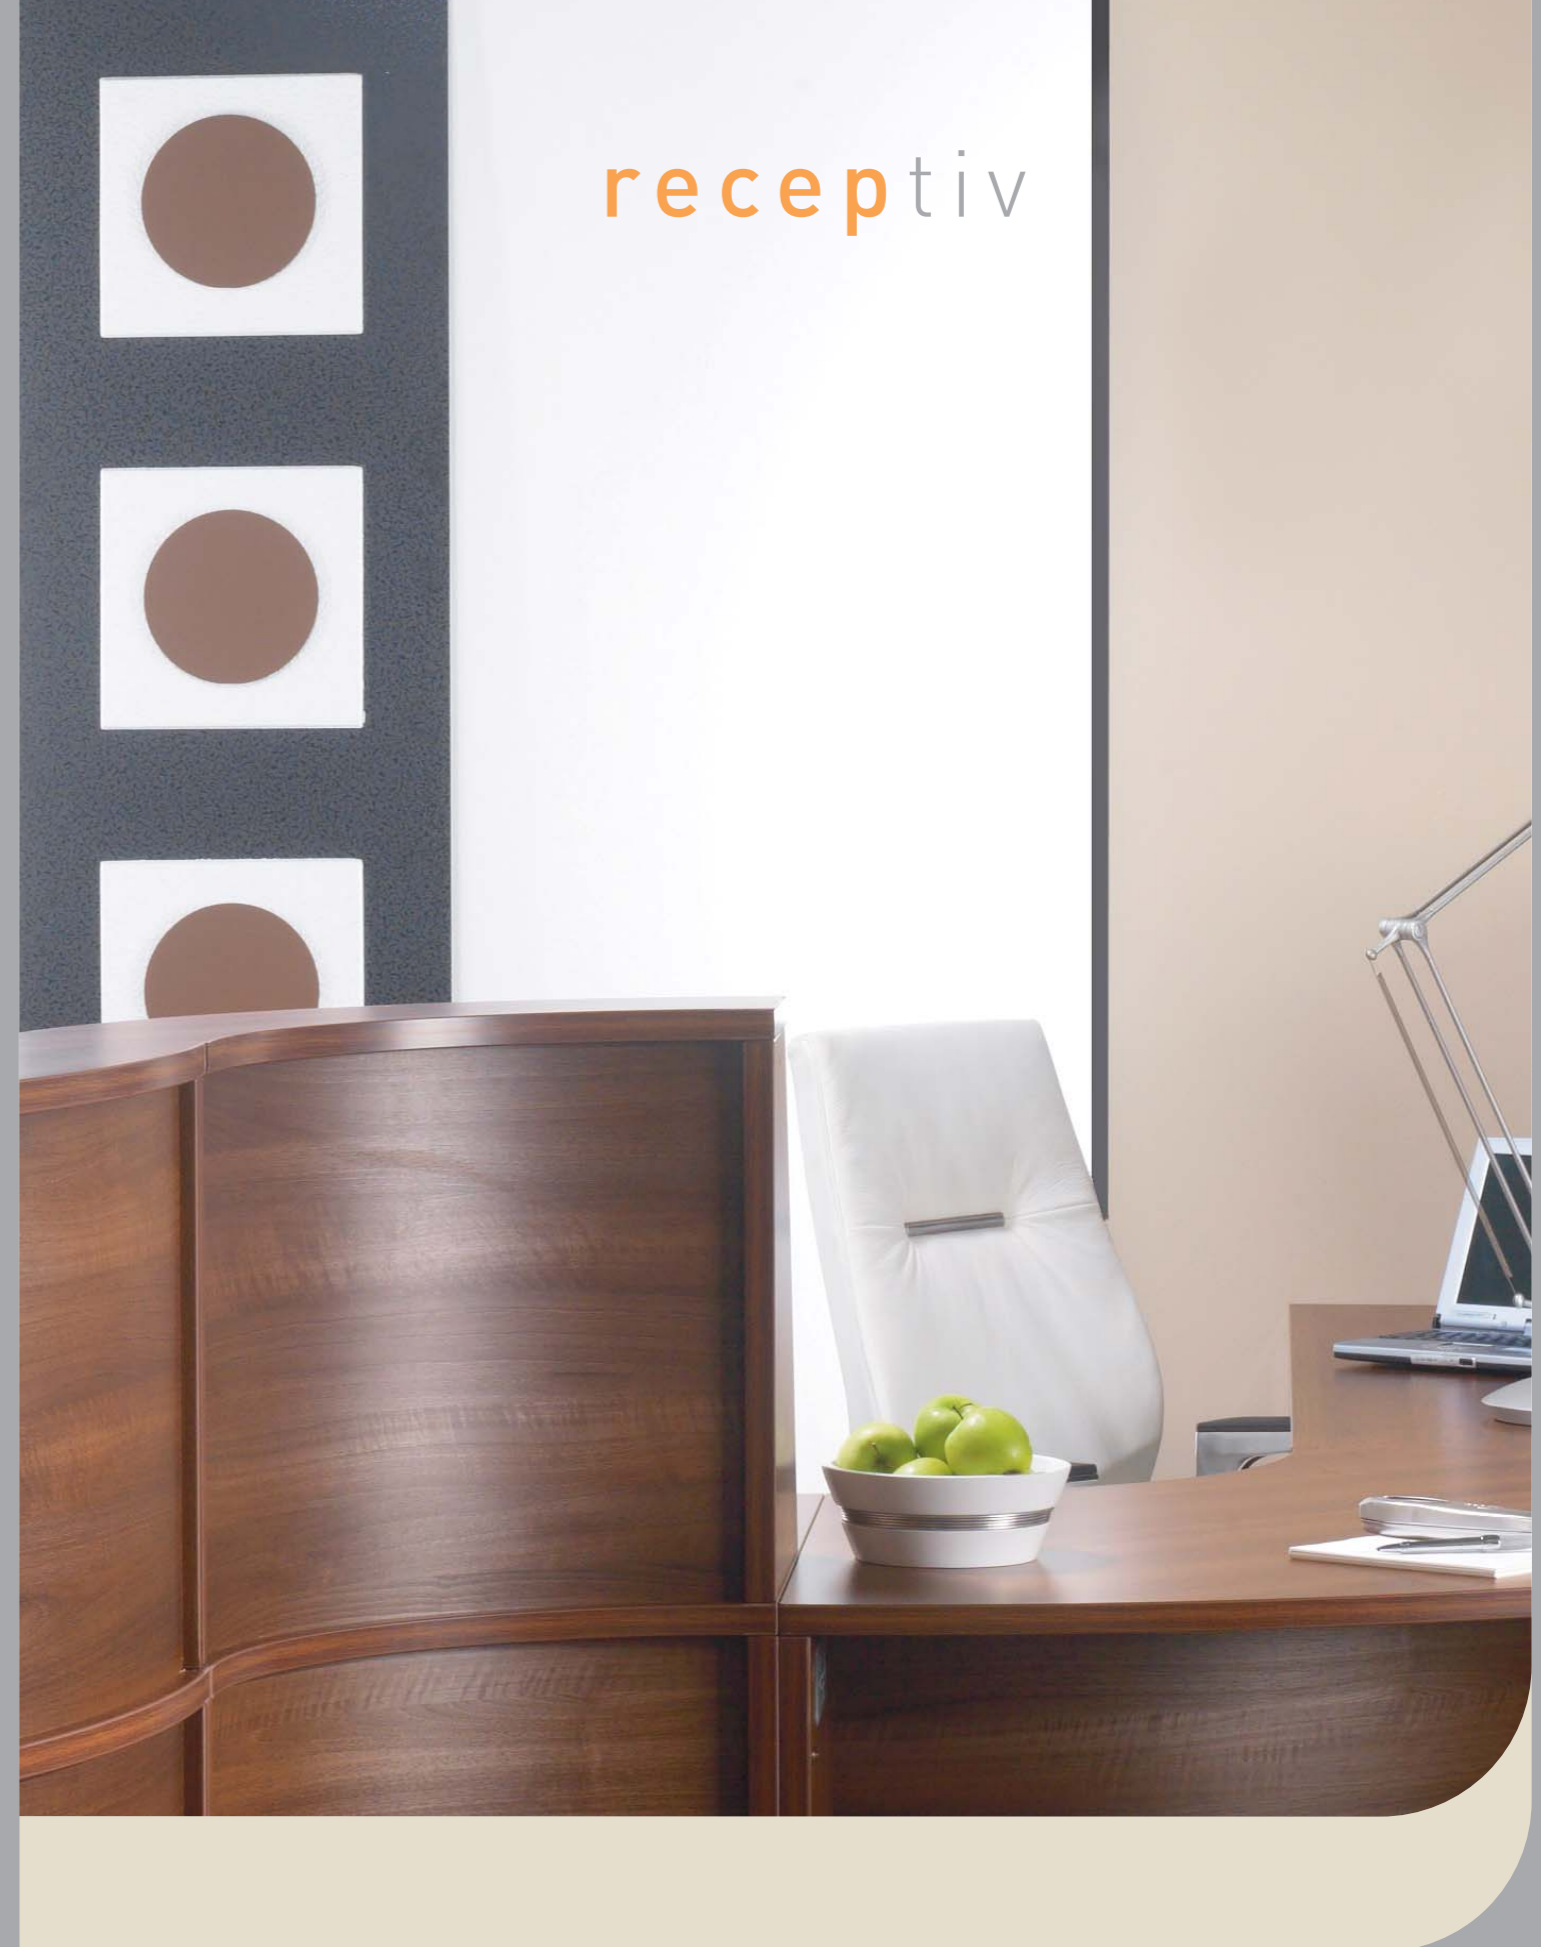

5 Year Guarantee

Imperial Office Furniture is committed to providing exceptional service, manufacturing quality products with a comprehensive 5 year guarantee

Bolton Business Environment Network

Colours may vary slightly from those illustrated due to limitations of the printing process. E & OE. 04/07

Chairs displayed on pages 3, 4, 5 and 13 were provided by ACF Office Seating LTD. For more information visit their website at www.acfchairs.co.uk

receptiv